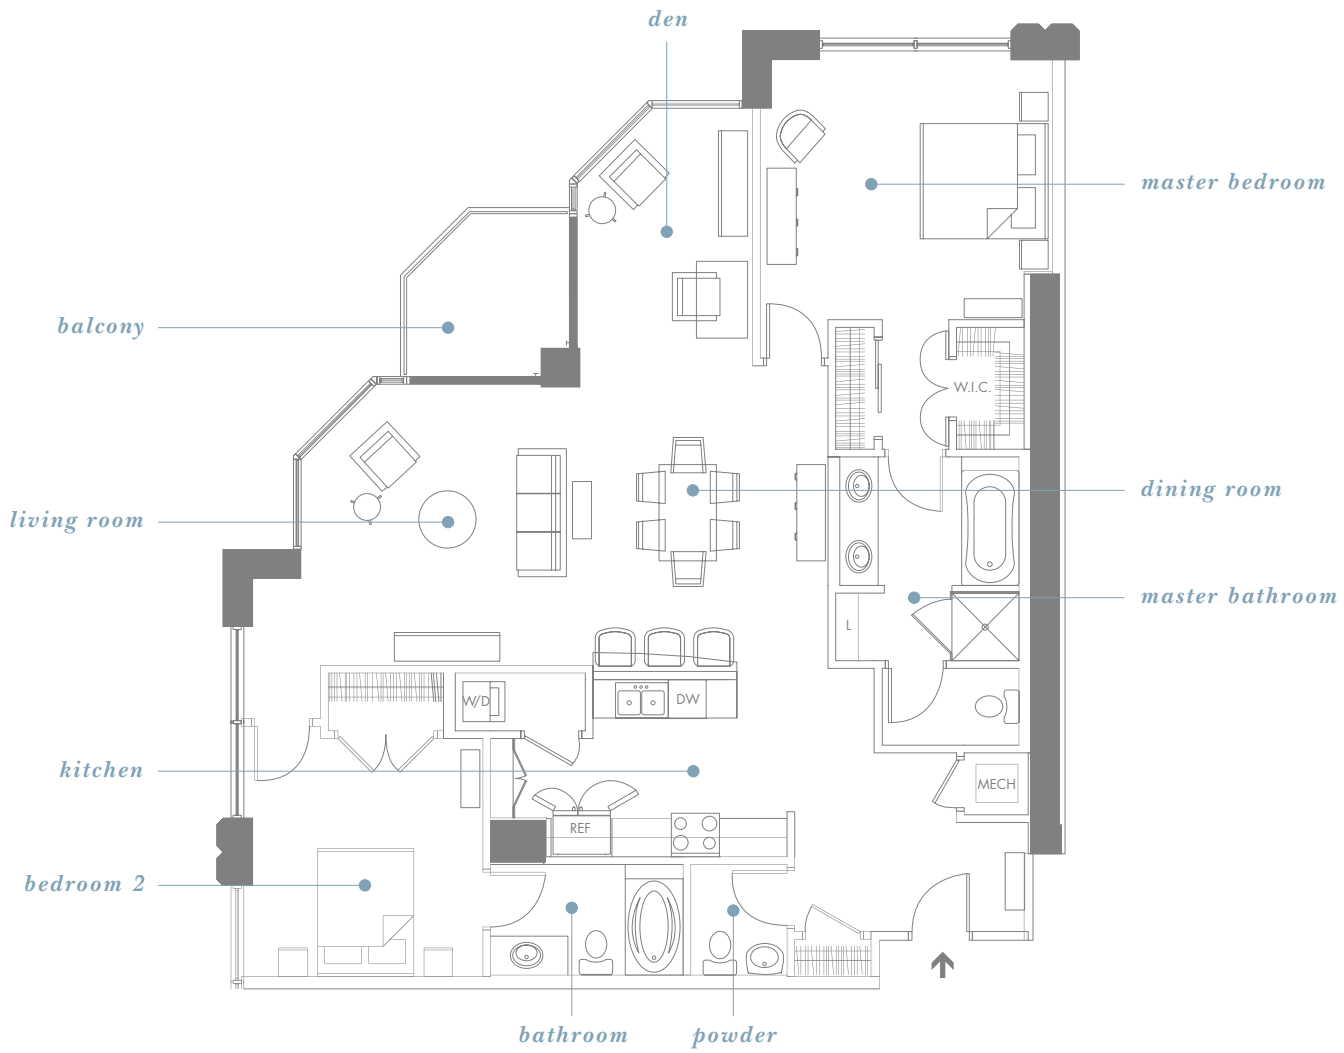

Residence One

2 bedroom ■ 2 1/2 bath ■ den ■ 1680 interior square feet

floor 7-21

floor 6

floor 5

floor 4

floor 3